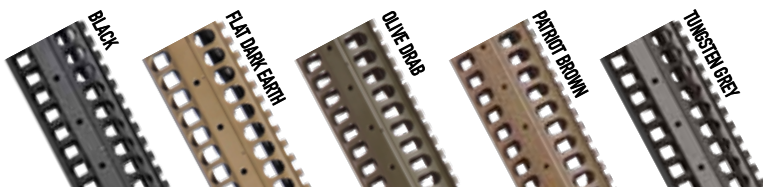

IC-DI DIRECT IMPINGEMENT

NEW FOR 2018

IC-DI MKII TARGET

223 Wylde

BARREL 18.1"
45.97cm

WEIGHT 7.75 lbs
3.51kg

LENGTH 38"
96.52cm

- **NEW!** LWRCI™ Extended 14" M-LOK Free-Float Handguards
- LWRCI™ Monoforge™ Upper Receiver
- Geissele SSA-E 2-Stage Trigger
- NiCorr-treated LWRCI™ DI Gas Block and Rifle-Length Gas System
- LWRCI™ Cold-Hammer-Forged, NiCorr-treated Barrel
- **NEW!** LWRCI™ Ultra Brake™ 4-Port Enhanced Muzzle Brake
- Type III Hard-Coat Anodize on Receivers and Rails
- **NEW!** LWRCI™ SnakeSkin Pistol Grip with sight tool/battery storage
- Magpul MOE Rifle Stock
- LWRCI™ Advanced Trigger Guard
- Fully Ambidextrous Lower Controls: Mag Release, Bolt Catch & Release, Selector and Charging Handle
- Available with 10-30 round, standard capacity magazine, as required

AVAILABLE COLORS

LWRCI.COM | 410.901.1348

PRODUCT LIST

MODEL #	DESCRIPTION
ICDIR5B18TM	IC DI TARGET BLACK
ICDIR5CK18TM	IC DI TARGET FDE
ICDIR50DG18TM	IC DI TARGET OD GREEN
ICDIR5PBC18TM	IC DI TARGET PATRIOT BROWN
ICDIR5TG18TM	IC DI TARGET TUNGSTEN GREY