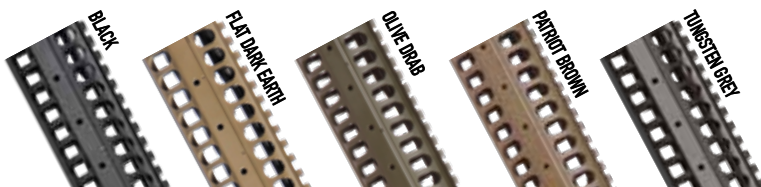

AVAILABLE COLORS

LWRCI.COM | 410.901.1348